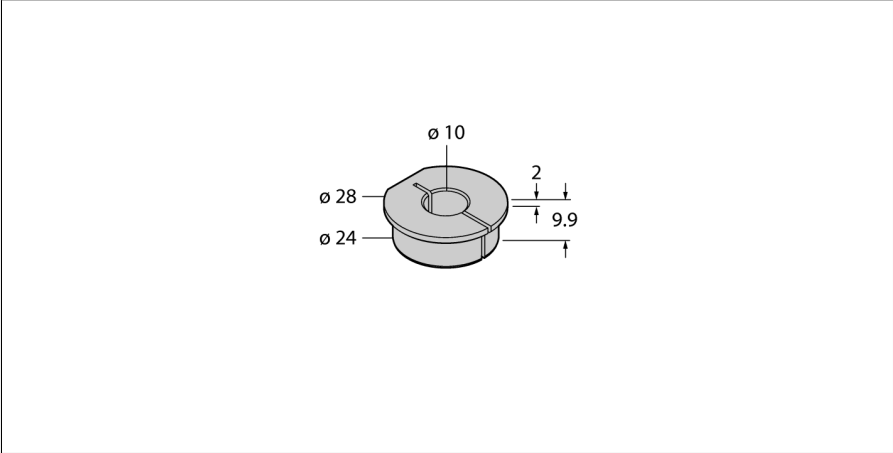

**Reducing bush
 for inductive encoders Ri-QR24
 RA4-QR24**

■ Reducing bush

Type designation	RA4-QR24
Ident-No.	1590931
Housing material	Aluminium
Packaging unit	1